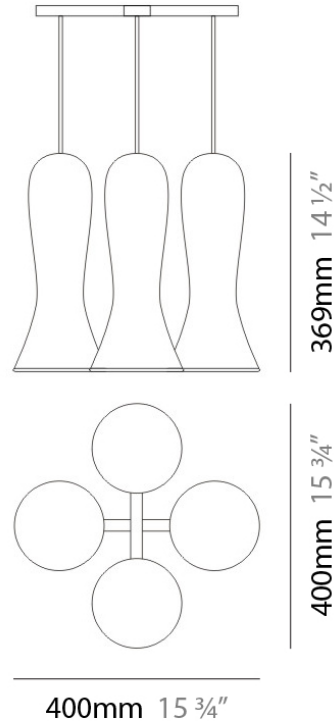

BLUES SUSPENSION

D81022

PROJECT	
TYPE	
NOTES	
QUANTITY	
DATE	

GENERAL

Series: Blues
Brand: Panzeri
Division: Design
Mounting Type: Suspension
Mounting Location: Ceiling
Subcategory: Pendant

PHYSICAL

Shape: Bell
Length (mm): 400
Length (in): 16
Width (mm): 400
Width (in): 16
Height (mm): 369
Height (in): 14 1/2
Light Distribution: Omnidirectional
Weight (kg): 2.86
Weight (lbs): 6.3
Diffuser: Clear & Satin White Blown Glass
Fixture Finish: Metallic Gray
Fixture Material: Glass / Aluminum

ELECTRICAL

Number of Lamps: 4
Lamp Type: LED Retrofit
Lamp Shape: T4
Bulb Included: Bulb Not Included
Total Output Wattage (W): 12
Max. Wattage Per Lamp (W): 3
Lamp Base: G9
Input Voltage (V): 120

LED

OPTICAL

RATINGS AND CERTIFICATIONS

Certified By: CSA Certified to UL and CSA Standards
IP rating: IP20